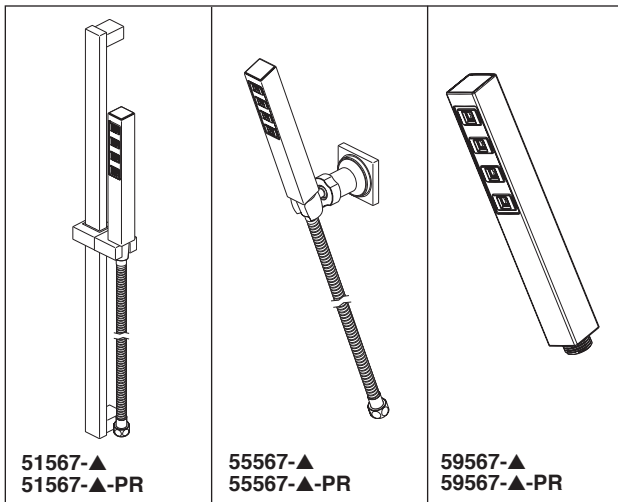

see what Delta can do™

H₂OKINETIC® HAND SHOWER

- Ara® Bath Collection
- Single Setting H₂Okinetic® Handshower

FEATURES:

- H₂Okinetic® PowerDrench Spray
- Lumicoat™ Finish (-PR models only)
- Lumicoat™ Finishes easily wipe clean without cleaners and chemicals on the products most commonly touched areas

STANDARD SPECIFICATIONS:

- Max. flow rate 1.75 gpm @ 80 psi, 6.6 L/min @ 550 kPa
- Self-cleaning H₂Okinetic® spray holes
- Certified dual check valves for backflow protection
- 24" (610 mm) wall bar with adjustable slide (allows for adjustable shower height) - 51567 only. Not to be used as a Grab Bar. Not ADA compliant.
- Square wall mount bracket - 55567 only
- 60"-82" (1753 mm - 2083 mm) stretchable metal hose with matching finish
- Lumicoat™ is not applied to the slide bar or shower hose

COMPLIES WITH:

- ASME A112.18.1 / CSA B125.1 ♦
- EPA WaterSense®

Submitted Model No.: _____

Specific Features: _____

▲ Designate proper finish suffix

- ◆ Your Delta Faucet hand shower incorporates a backflow protection system that has been tested to be in compliance with ASME A112.18.3, CSA B125.1 and ASME A112.18.1. It incorporates two certified check valves in series, which operate independently and are integral, non-serviceable parts of the wand assembly.