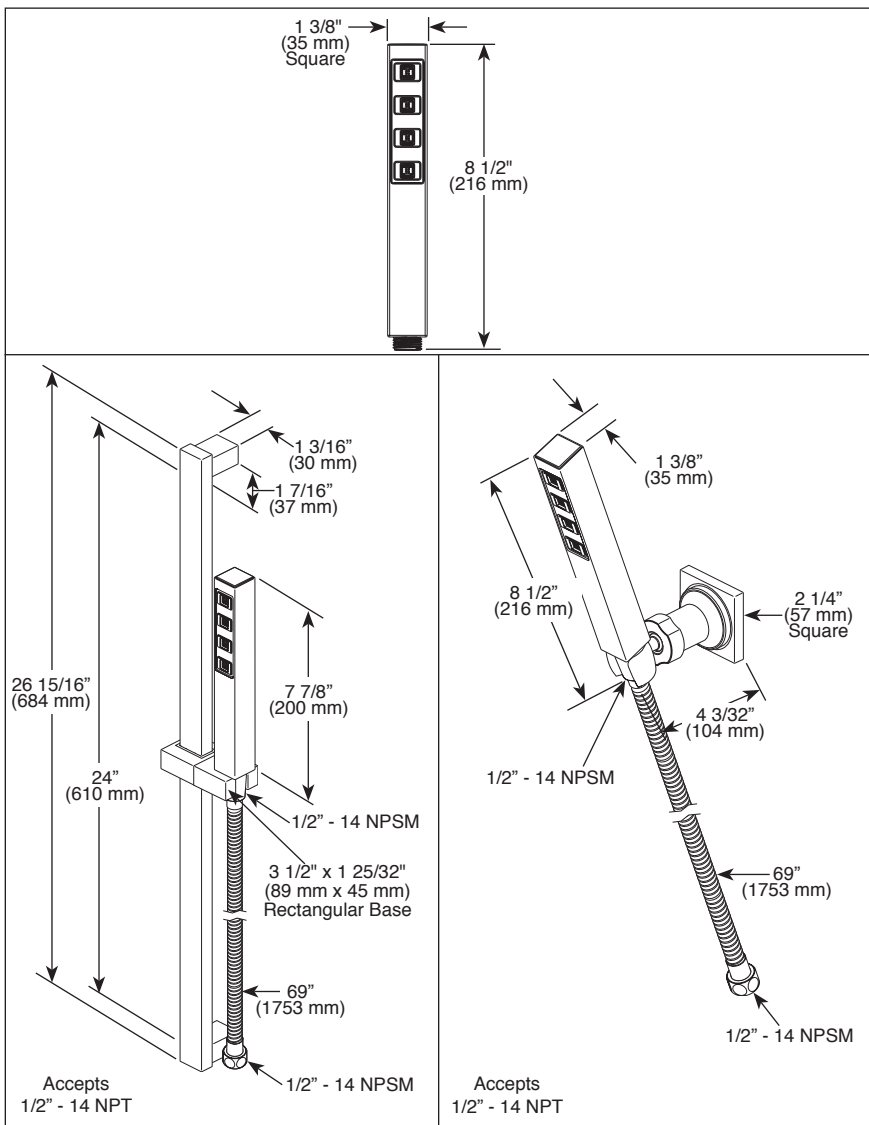

STANDARD SPECIFICATIONS:

- Max. flow rate 1.75 gpm @ 80 psi, 6.6 L/min @ 550 kPa
- Self-cleaning H₂Okinetic® spray holes
- Certified dual check valves for backflow protection
- 24" (610 mm) wall bar with adjustable slide (allows for adjustable shower height) - 51567 only. Not to be used as a Grab Bar. Not ADA compliant.
- Square wall mount bracket - 55567 only
- 60"-82" (1753 mm - 2083 mm) stretchable metal hose with matching finish
- Lumicoat™ is not applied to the slide bar or shower hose

COMPLIES WITH:

- ASME A112.18.1 / CSA B125.1 ♦
- EPA WaterSense®

Submitted Model No.: _____

Specific Features: _____

▲ Designate proper finish suffix

- ◆ Your Delta Faucet hand shower incorporates a backflow protection system that has been tested to be in compliance with ASME A112.18.3, CSA B125.1 and ASME A112.18.1. It incorporates two certified check valves in series, which operate independently and are integral, non-serviceable parts of the wand assembly.